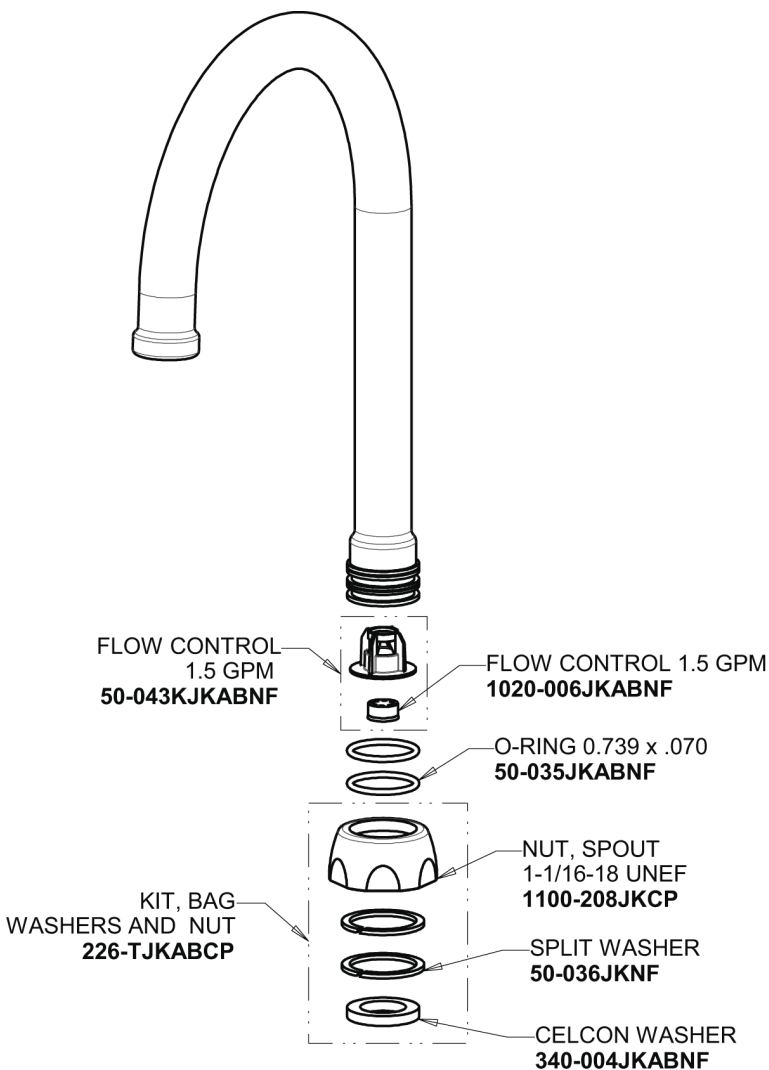

Repair Parts

116.427.AB.1

HyTronic Gooseneck Sink Faucet with Dual Beam Infrared Sensor

**CHICAGO
FAUCETS**

a Geberit company

Base Parts:

For Technical Assistance:

Phone: 800-TEC-TRUE (832-8783)

Email: techsupport.us@chicagofaucets.com

2100 South Clearwater Drive

Des Plaines, IL 60018

Phone: 847-803-5000

chicagofaucets.com

Repair Parts

116.427.AB.1

HyTronic Gooseneck Sink Faucet with Dual Beam Infrared Sensor

**CHICAGO
FAUCETS**

a Geberit company

5-1/4" Rigid/Swing Gooseneck Spout with Flow Control
GN2H8FCJKABCP

Electronic Module
242.433.00.1

AC Power Adapter
240.747.00.1

Bank Installation Adapter Wire
242.340.00.1