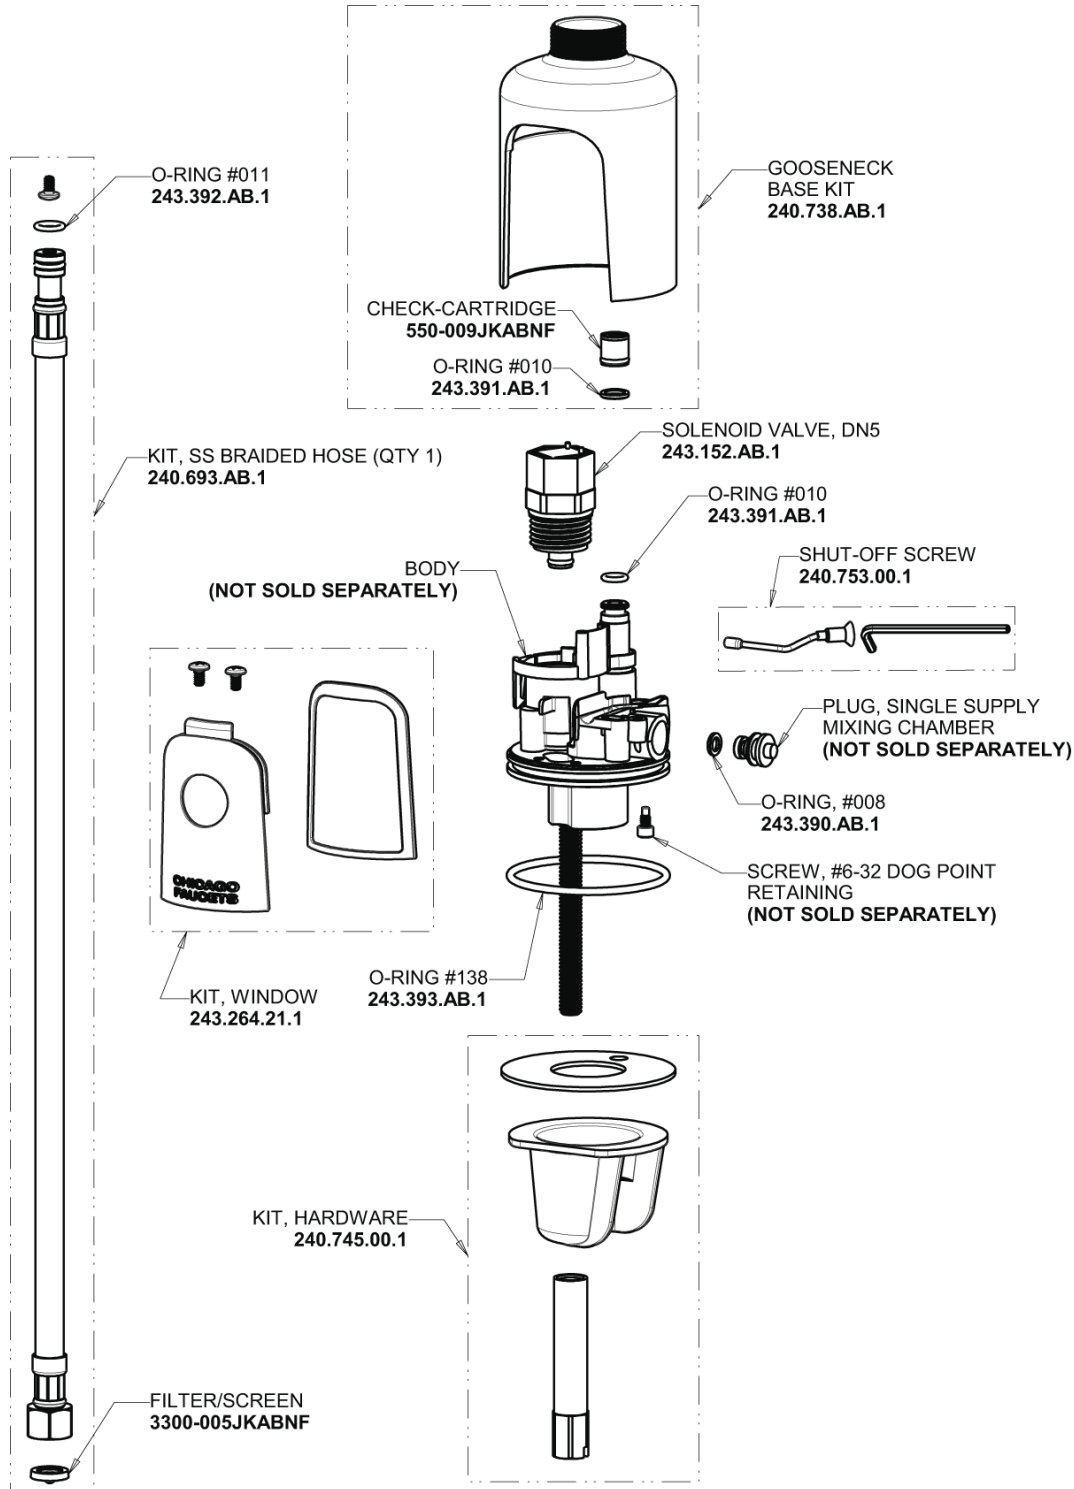

Repair Parts

116.427.AB.1

HyTronic Gooseneck Sink Faucet with Dual Beam Infrared Sensor

**CHICAGO
FAUCETS**

a Geberit company

Base Parts:

For Technical Assistance:

Phone: 800-TEC-TRUE (832-8783)

**CHICAGO
FAUCETS**

a Geberit company

5-1/4" Rigid/Swing Gooseneck Spout with Flow Control
GN2H8FCJKABCP

Electronic Module
242.433.00.1

AC Power Adapter
240.747.00.1

Bank Installation Adapter Wire
242.340.00.1